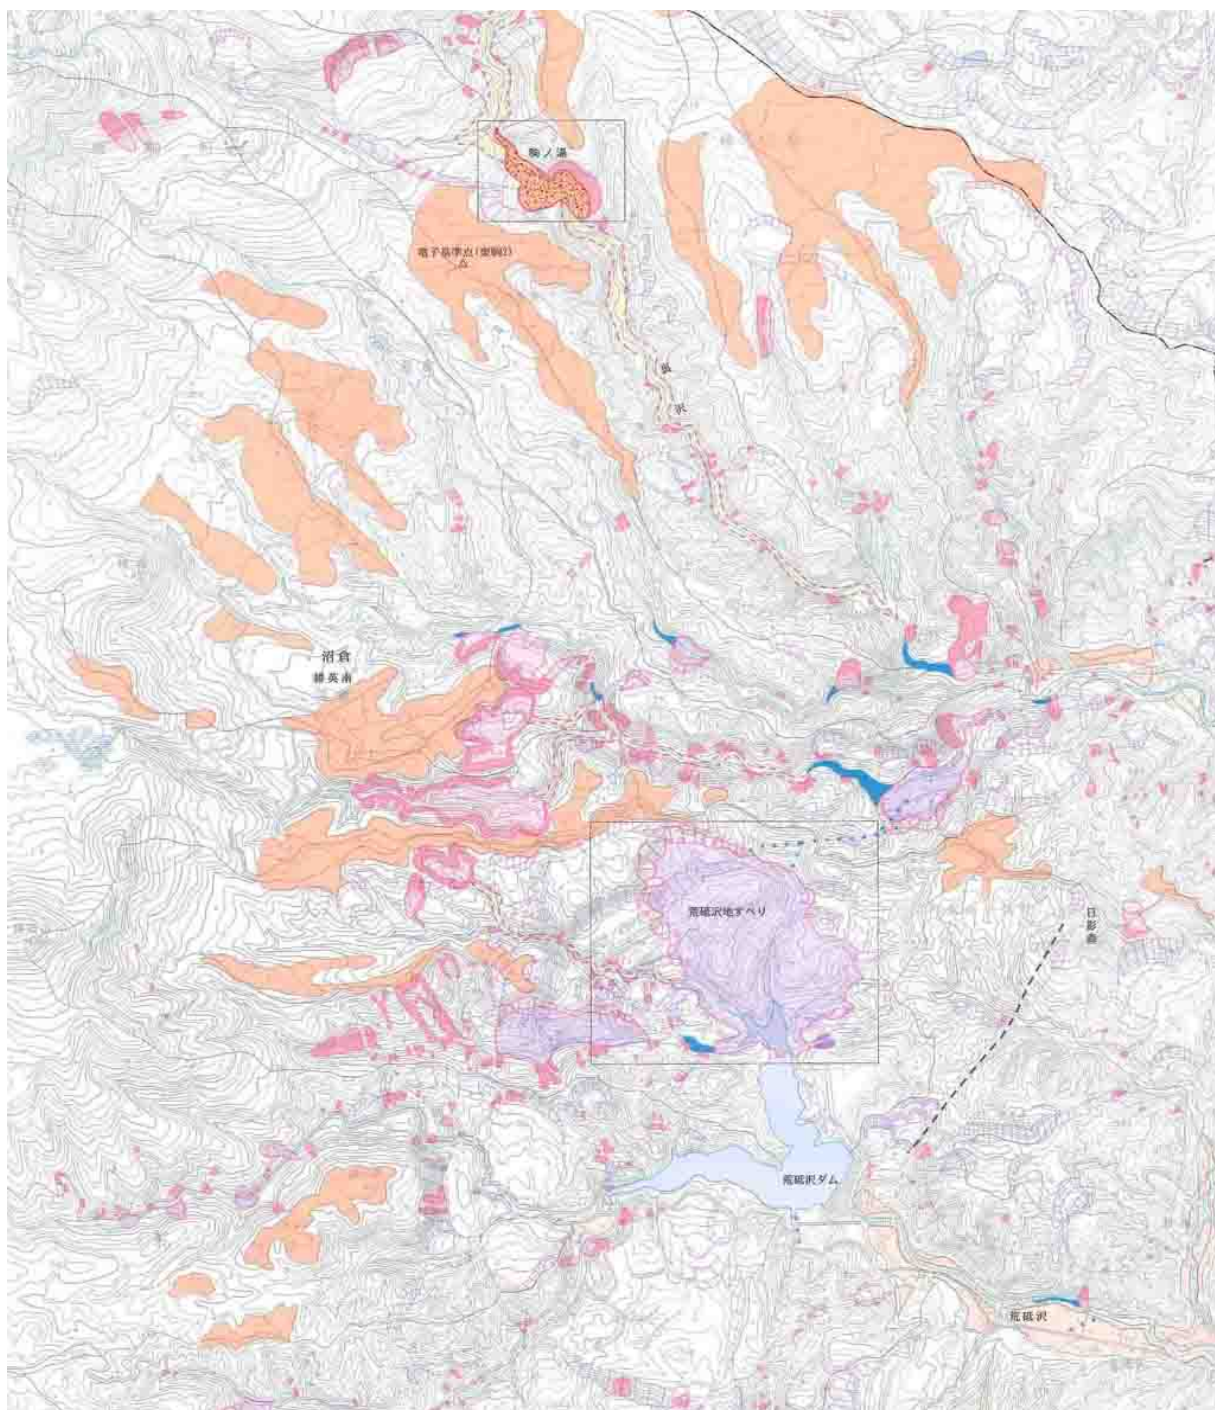

HDS024-P05

Room: Convention Hall

Time: May 25 17:15-18:45

1:25,000 Active fault map on the IWATE-MIYAGI NAIRIKU Earthquake in 2008

Minoru Hoshino^{1*}

¹GSI of Japan

1:25,000 Active fault map on the IWATE-MIYAGI NAIRIKU Earthquake in 2008